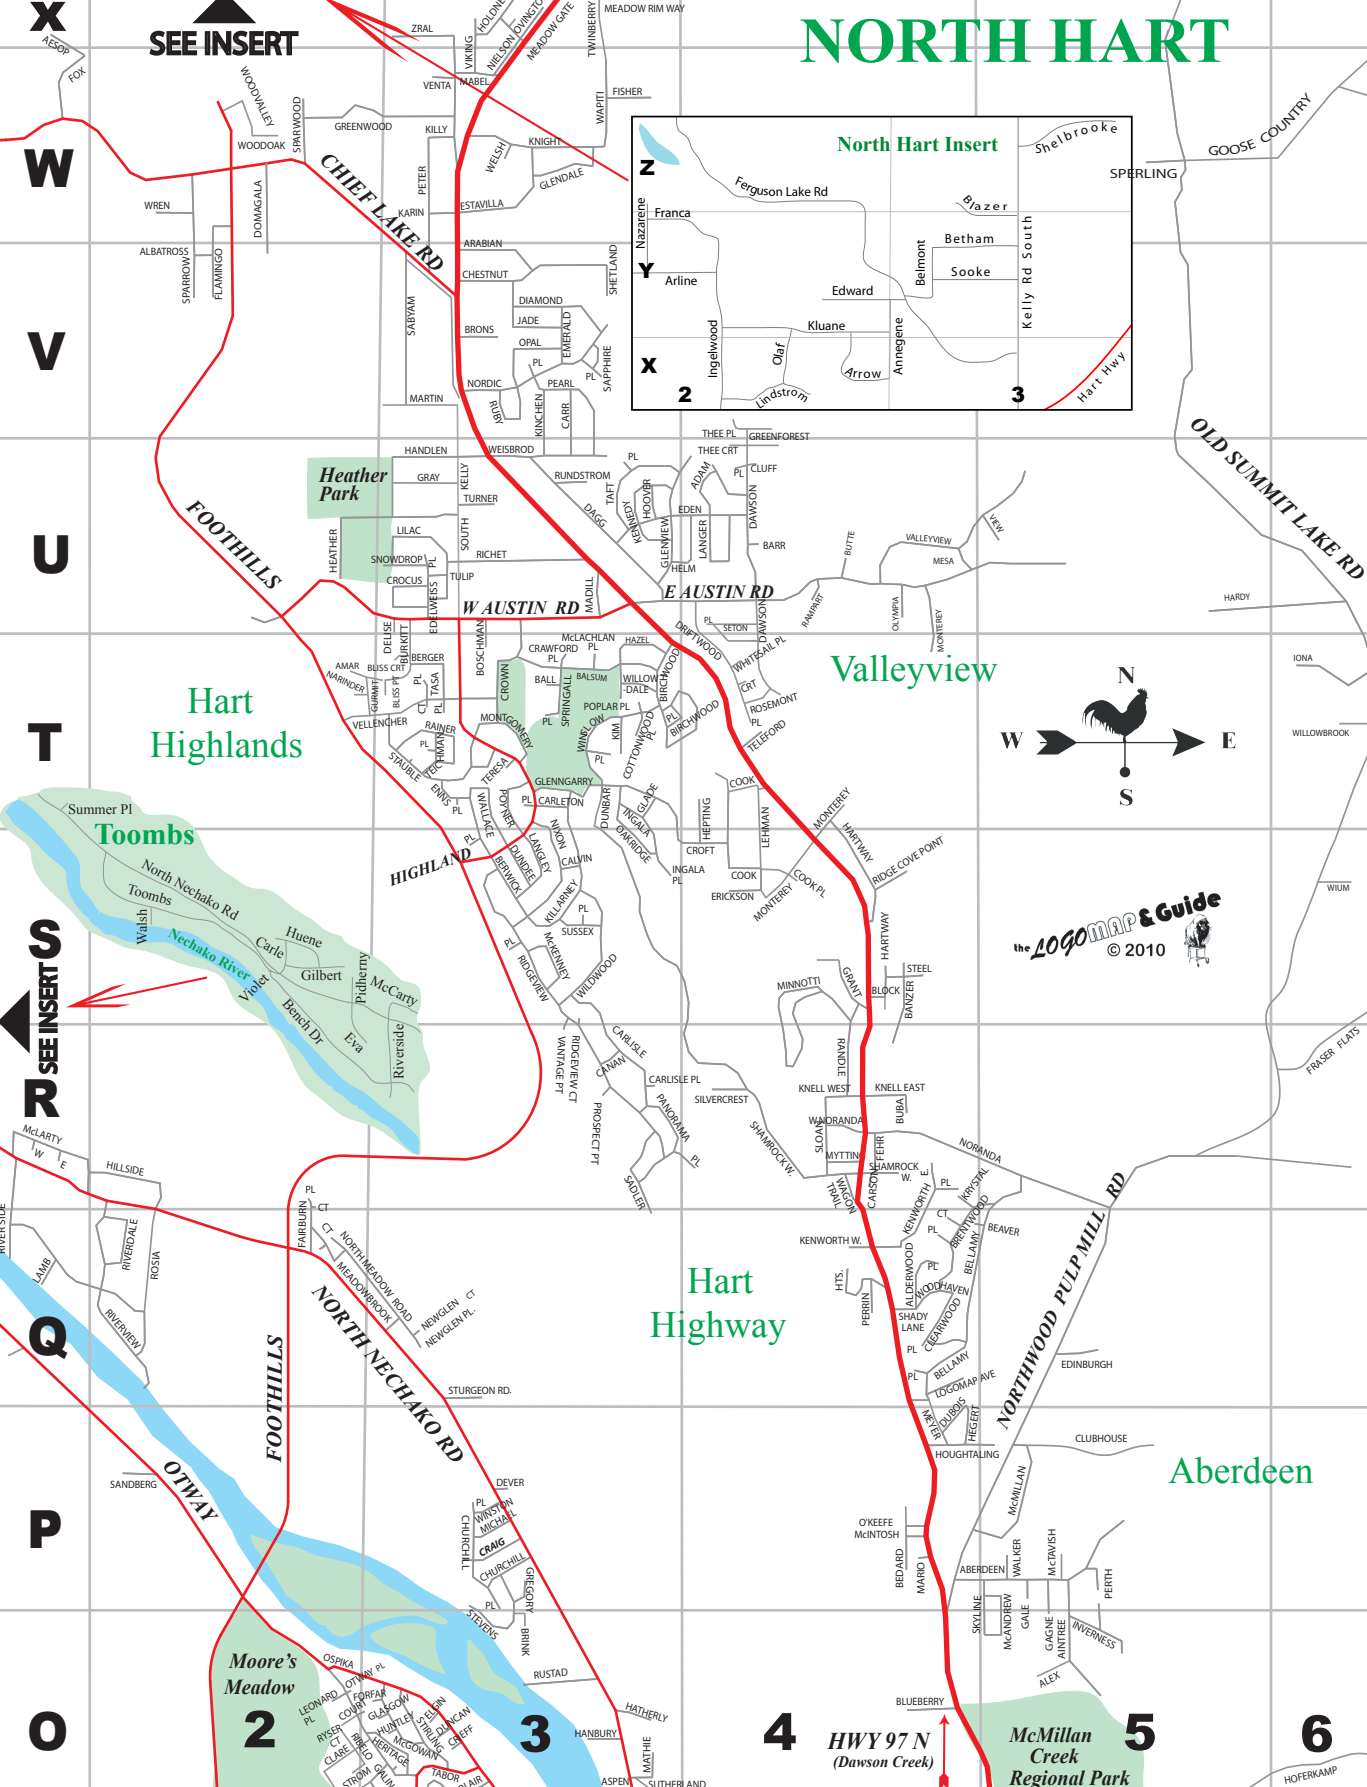

NORTH HART

SEE INSERT

the LOGO MAP & Guide
© 2010

X
W
V
U
T
S
R
Q
P
O

GOOSE COUNTRY
SPERLING
IONA
WILLOWBROOK
WUM
FRASER PLATS
Aberdeen
CLUBHOUSE
EDINBURGH
PERRITH
INVERNESS
ALEX
HOFERHAMP

2

3

4

5

6

HWY 97 N
(Dawson Creek)

McMillan
Creek
Regional Park

Moore's
Meadow

Toombs

Valleyview

Hart
Highlands

Hart
Highway

Aberdeen

SEE INSERT

SEE INSERT

SEE INSERT

SEE INSERT

SEE INSERT

SEE INSERT