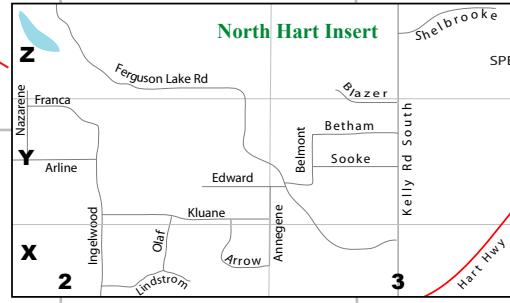

NORTH HART

SEE INSERT

the LOGO MAP & Guide
© 2010

X
W
V
U
T
S
R
Q
P
O

GOOSE COUNTRY
SPERLING
IONA
WILLOWBROOK
WUM
FRASER PLATS
Aberdeen
CLUBHOUSE
EDINBURGH
PERRITH
INVERNESS
ALEX
HOFERHAMP

2

3

4

5

6

HWY 97 N
(Dawson Creek)

McMillan
Creek
Regional Park

Moore's
Meadow

Toombs

Valleyview

Hart
Highlands

Hart
Highway

Aberdeen

SEE INSERT

SEE INSERT

SEE INSERT

SEE INSERT

SEE INSERT

SEE INSERT