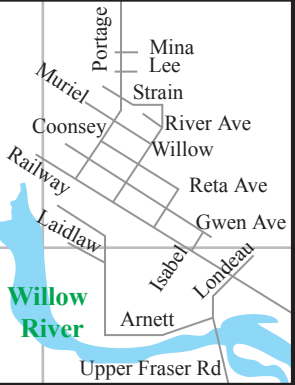

Nazel Lk

Gas Line

Shelley Indian Reserve Rd

Progress Estate
Vista Hanet

Lloyd

Shelley Townsite Rd

Loopol
Walrath

Beaver Forest Road

Upper Fraser

East Shelly Rd

Beaver Forest Rd

Shelley

Willowdale

Ferndale

Rainbow

Melody

Spring

Gladtidings

Gleneagle

Carlson

Merton

Pineridge

Grassland

Highplain

Christa

Glenmary

Fairway

Fargo

Cranberry

East Perry

West Perry

To Hwy 16

Eagle View